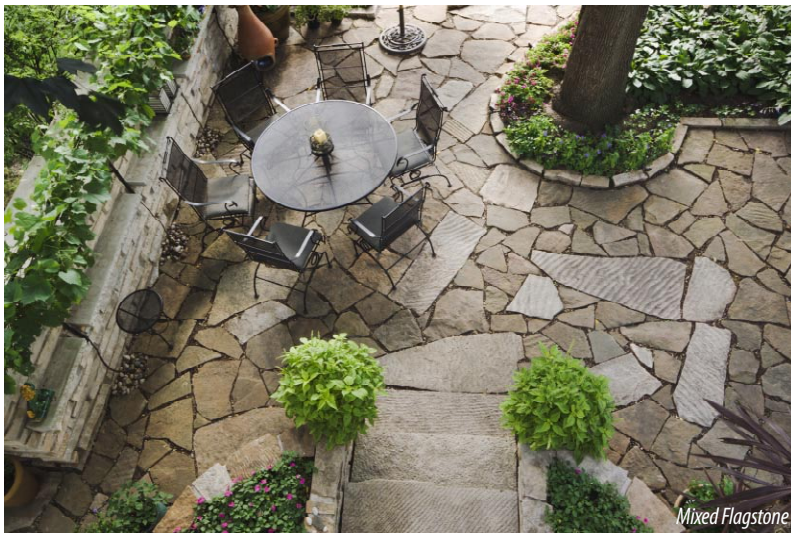

KNOXVILLE LANDSCAPE SUPPLY

We make getting stone easy with turnkey delivery and unloading. Delivery is $85 within a ten mile radius of our office, plus $1.50 for each additional mile. Depending on the size of your delivery, we may need to use our truck-mounted forklift, which is an additional $175 fee. **(865) 348-0197**

Mixed Flagstone

Flagstone

3 - 4" Gray Flagstone **$245/ton**

3 - 4" Chestnut Flagstone **$245/ton**

1-3/4" - 2-1/4" Medium Rippled **$200/ton**

2 1/4" - 2-3/4" Thick Rippled **$200/ton**

Boulders

Fieldstone Boulders **$169/ton**

Limestone Boulders **$195/ton**

TN Marble Boulders **$179/ton**

Stackable Fieldstone Boulders **$200/ton**

Fieldstone

2 - 4" Fieldstone **$185/ton**

Sawn Top Stair Treads

36" x 18" x 6" Gray or Chestnut **$95/ea**

48" x 18" x 6" Gray or Chestnut **$125/ea**

Gray Strip Ruble **$189/ton**

Water Feature Slabs **$235/ton**

Tumbled Cobblestone **$287/ton**